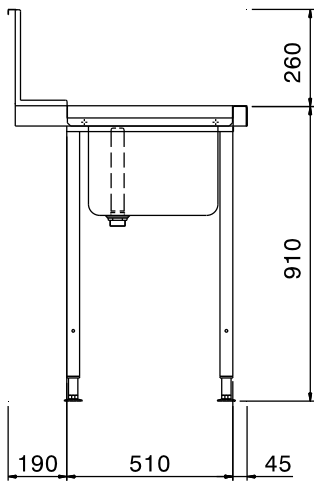

Short Form Specification

Item No. _____

For hood type dishwashers. Constructed in 304 AISI stainless steel with backsplash mm250h. N. 2 square 40x40mm tubular legs on height-adjustable feet. Bowl size mm500x400x250h with overflow pipe and drain hole. Basket direction: from right to left.

Main Features

- Supplied knocked-down and easy to assemble.
- Designed for 500x500 mm dishwashing racks.
- Plain undershelves and pre-rinse units available as optional accessories.

Construction

- Stainless steel feet 50 mm adjustable in height to ensure that tables drain back into the dishwasher.
- Included splashback to prevent water spatter.
- Deep anti-drip profiles completely folded with lower edge for safe and easy cleaning.
- All surfaces smooth with polished finish.
- 40x40 mm square tubular legs in AISI 304 stainless steel.
- To be secured to the dishwasher and fitted with one pair of legs at the other end.
- Constructed entirely in 304 AISI stainless steel.

Optional Accessories

- DOUBLE HOLE DECK MOUNTED ELBOW OPERATED MIXING TEMP. FAUCET WITH PRE-RINSE UNIT PNC 855379
- DECK MOUNTED MIXING TEMPERATURE PRE-RINSE UNIT PNC 855380
- Wall mounted mixing temperature pre-rinse unit PNC 855381
- Single hole deck mounted mixing temperature pre-rinse unit PNC 855385
- Single hole deck mounted elbow operated mixing temperature faucet with pre-rinse unit PNC 855386
- Single hole deck mounted riser add-on mixing temperature faucet with pre-rinse unit PNC 855389
- Undershef for dishwasher table, 800 mm PNC 865351
- Floor fastening kit for 2 square legs PNC 865386
- Single plastic drain syphon 2" for sinks PNC 895313

APPROVAL: _____

Front

Side

Top

Key Information:

External dimensions, Width:	
865306 (BHHPTB08R)	800 mm
External dimensions, Depth:	745 mm
External dimensions, Height:	1170 mm
Net weight:	6 kg
Splashback Dimensions, Height:	300 mm
Basin dimensions:	500x400x300h