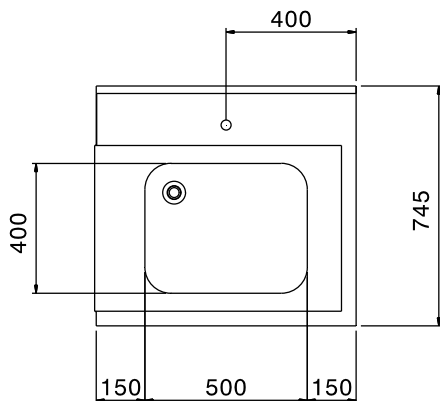

Short Form Specification

Item No. _____

For hood type dishwashers. Constructed in 304 AISI stainless steel with backsplash mm250h. N. 2 square 40x40mm tubular legs on height-adjustable feet. Bowl size mm500x400x250h with overflow pipe and drain hole. Basket direction: from right to left.

Main Features

- Supplied knocked-down and easy to assemble.
- Designed for 500x500 mm dishwashing racks.
- Plain undershelves and pre-rinse units available as optional accessories.

Construction

- Stainless steel feet 50 mm adjustable in height to ensure that tables drain back into the dishwasher.
- Included splashback to prevent water spatter.
- Deep anti-drip profiles completely folded with lower edge for safe and easy cleaning.
- All surfaces smooth with polished finish.
- 40x40 mm square tubular legs in AISI 304 stainless steel.
- To be secured to the dishwasher and fitted with one pair of legs at the other end.
- Constructed entirely in 304 AISI stainless steel.

Optional Accessories

- DOUBLE HOLE DECK MOUNTED ELBOW OPERATED MIXING TEMP. FAUCET WITH PRE-RINSE UNIT PNC 855379
- DECK MOUNTED MIXING TEMPERATURE PRE-RINSE UNIT PNC 855380
- Wall mounted mixing temperature pre-rinse unit PNC 855381
- Single hole deck mounted mixing temperature pre-rinse unit PNC 855385
- Single hole deck mounted elbow operated mixing temperature faucet with pre-rinse unit PNC 855386
- Single hole deck mounted riser add-on mixing temperature faucet with pre-rinse unit PNC 855389
- Undershef for dishwasher table, 800 mm PNC 865351
- Floor fastening kit for 2 square legs PNC 865386
- Single plastic drain syphon 2" for sinks PNC 895313

APPROVAL: _____

Front

Side

Top

Key Information:

External dimensions, Width:	
865306 (BHHPTB08R)	800 mm
External dimensions, Depth:	745 mm
External dimensions, Height:	1170 mm
Net weight:	6 kg
Splashback Dimensions, Height:	300 mm
Basin dimensions:	500x400x300h