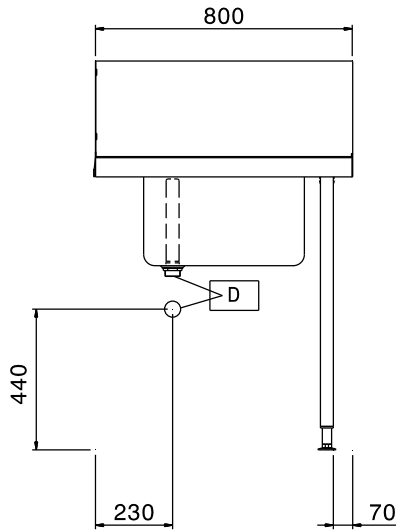

Short Form Specification

Item No. _____

For hood type dishwashers. Constructed in 304 AISI stainless steel with backsplash mm250h. N. 2 square 40x40mm tubular legs on height-adjustable feet. Bowl size mm500x400x250h with overflow pipe and drain hole. Basket direction: from right to left.

Main Features

- Supplied knocked-down and easy to assemble.
- Designed for 500x500 mm dishwashing racks.
- Plain undershelves and pre-rinse units available as optional accessories.

Construction

- Stainless steel feet 50 mm adjustable in height to ensure that tables drain back into the dishwasher.
- Included splashback to prevent water spatter.
- Deep anti-drip profiles completely folded with lower edge for safe and easy cleaning.
- All surfaces smooth with polished finish.
- 40x40 mm square tubular legs in AISI 304 stainless steel.
- To be secured to the dishwasher and fitted with one pair of legs at the other end.
- Constructed entirely in 304 AISI stainless steel.

Optional Accessories

- DOUBLE HOLE DECK MOUNTED ELBOW OPERATED MIXING TEMP. FAUCET WITH PRE-RINSE UNIT PNC 855379
- DECK MOUNTED MIXING TEMPERATURE PRE-RINSE UNIT PNC 855380
- Wall mounted mixing temperature pre-rinse unit PNC 855381
- Single hole deck mounted mixing temperature pre-rinse unit PNC 855385
- Single hole deck mounted elbow operated mixing temperature faucet with pre-rinse unit PNC 855386
- Single hole deck mounted riser add-on mixing temperature faucet with pre-rinse unit PNC 855389
- Undershef for dishwasher table, 800 mm PNC 865351
- Floor fastening kit for 2 square legs PNC 865386
- Single plastic drain syphon 2" for sinks PNC 895313

APPROVAL: _____

Front

Side

Top

Key Information:

External dimensions, Width:	
865306 (BHHPTB08R)	800 mm
External dimensions, Depth:	745 mm
External dimensions, Height:	1170 mm
Net weight:	6 kg
Splashback Dimensions, Height:	300 mm
Basin dimensions:	500x400x300h